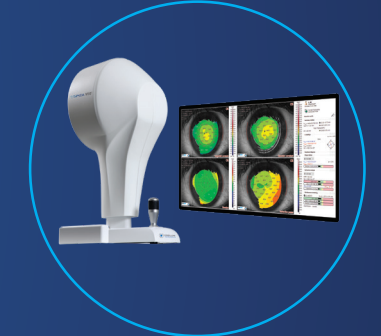

## STATE-OF-THE-ART EQUIPMENT ALL UNDER ONE ROOF

ES™ 700-800 Edging Systems

EPI-C PLUS® Light Therapy

CORNEA 550+ Corneal Topographer

SL650+ SLIT LAMP w Dry Eye Module

VISION-R™ 700 Refraction System

VISION-S™ 700 Refraction Station